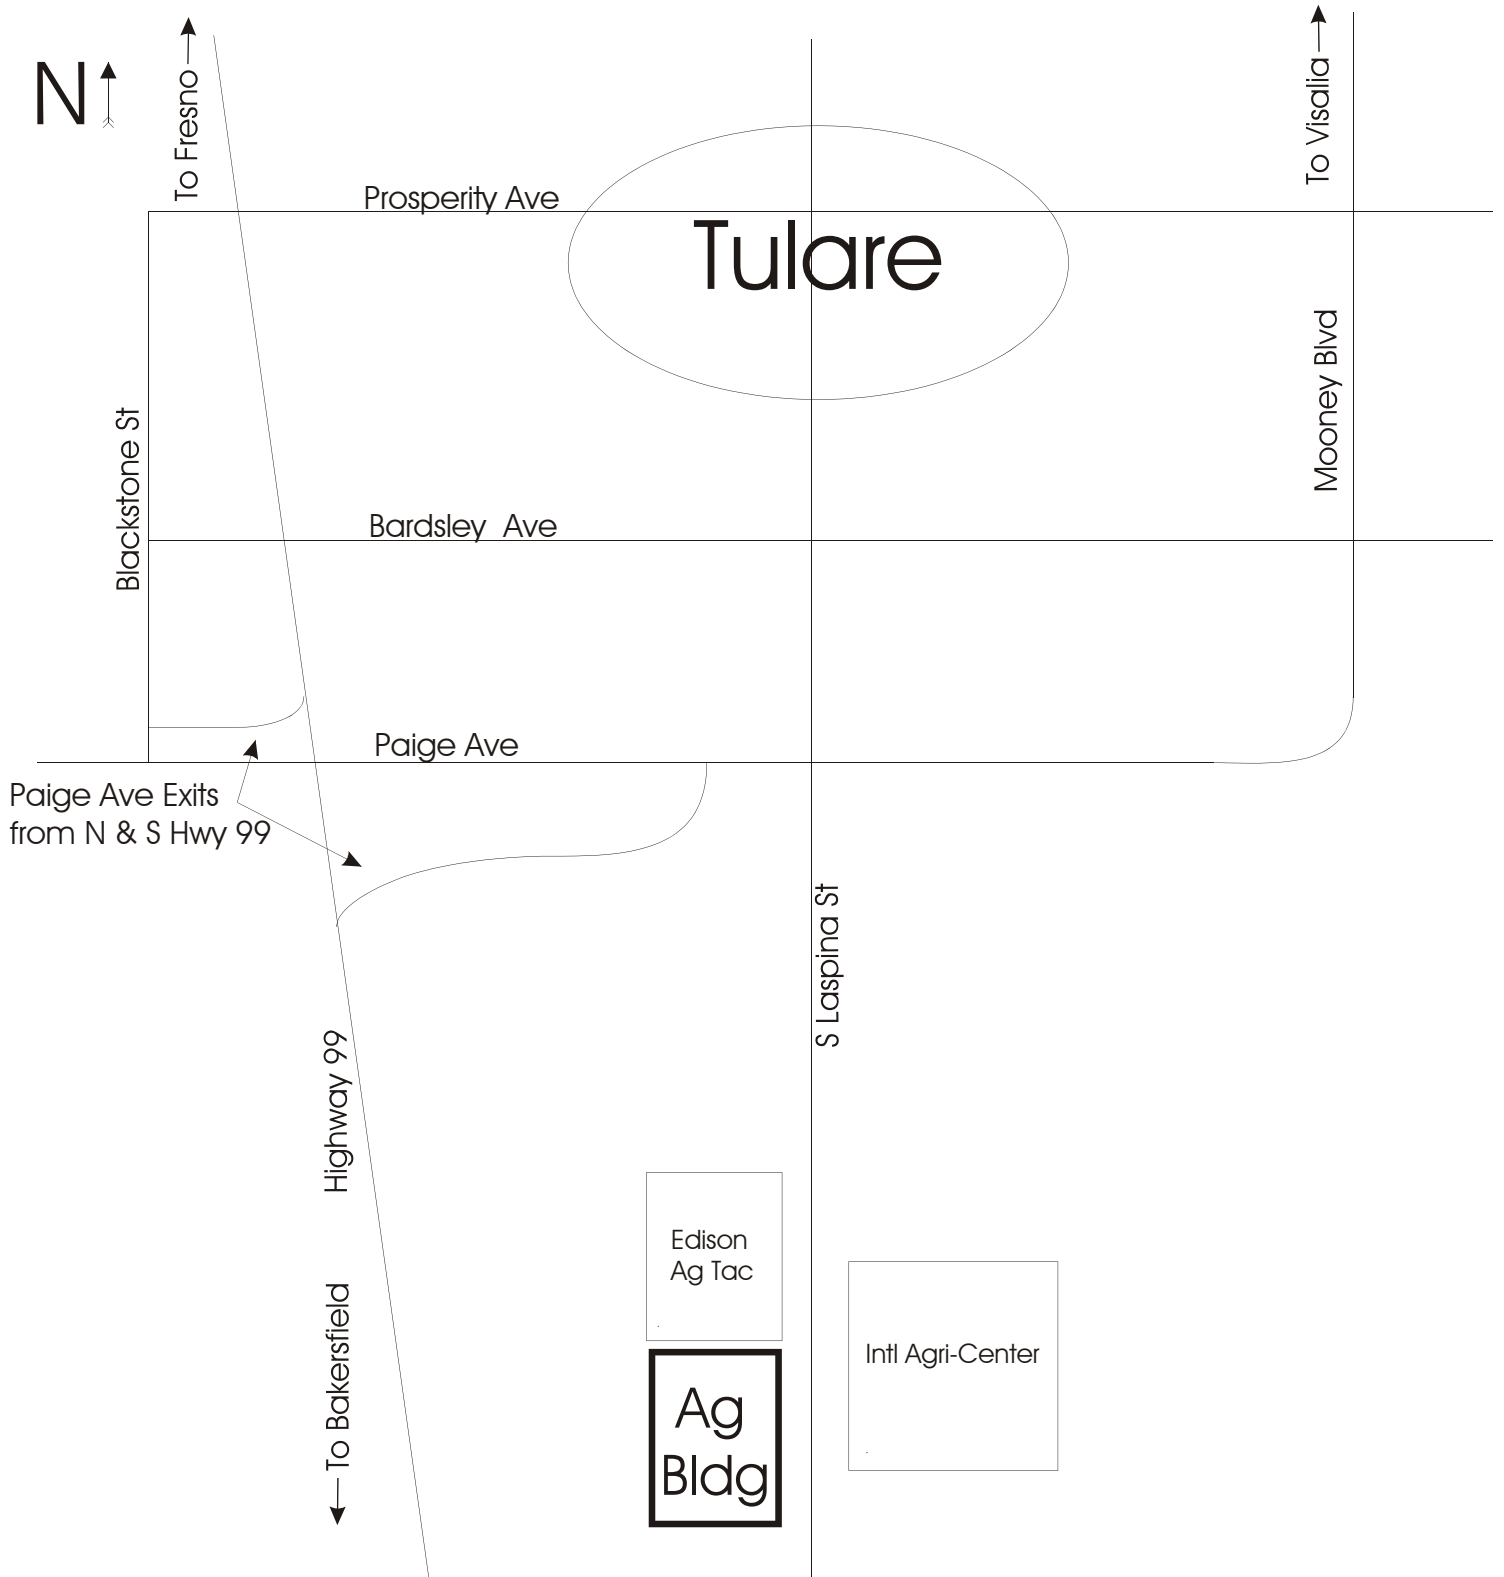

UC Cooperative Extension  
 4437B S Laspina St  
 Tulare, CA 93274  
 559/685-3303

Traveling north on Hwy 99, take the Paige Ave exit. At the stop sign, turn right onto Paige Avenue. The next stop sign is Laspina St, turn right. We are about 1 mile down on the right.

Traveling south on Hwy 99, take the Paige Ave exit. At the stop sign, turn left. Take another left onto Paige Ave and go over the overpass to the stop sign which is Laspina St, turn right. We are about 1 mile down on the right.